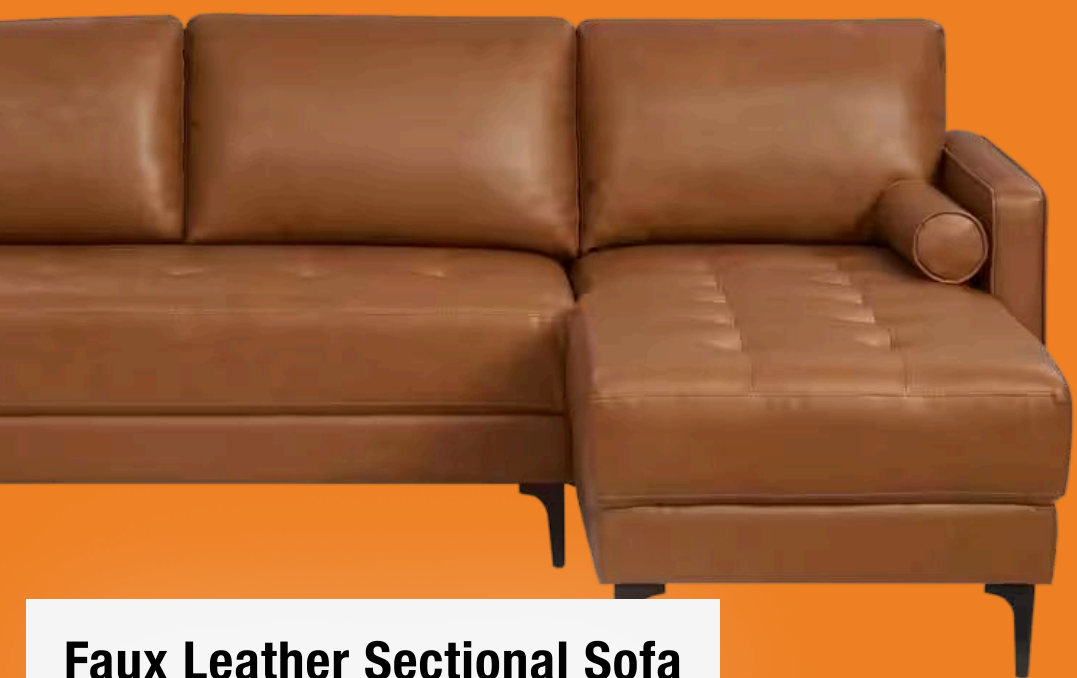

# DECOR DAYS

**Faux Leather Sectional Sofa**

**Wooden Framed Mirror**

**Gold Metal Accent Table**

**Windowpane King Sheet Set**

**Kitchen Cart with Natural Wood Top**

**Round Cast Iron Dutch Oven**

**Dining Chair with Tufted Back**

**4-Door Accent Cabinet**

**Velvet Rectangle Sofa**

**Dinnerware Set for 4**

**Round Pedestal Dining Table for 6**